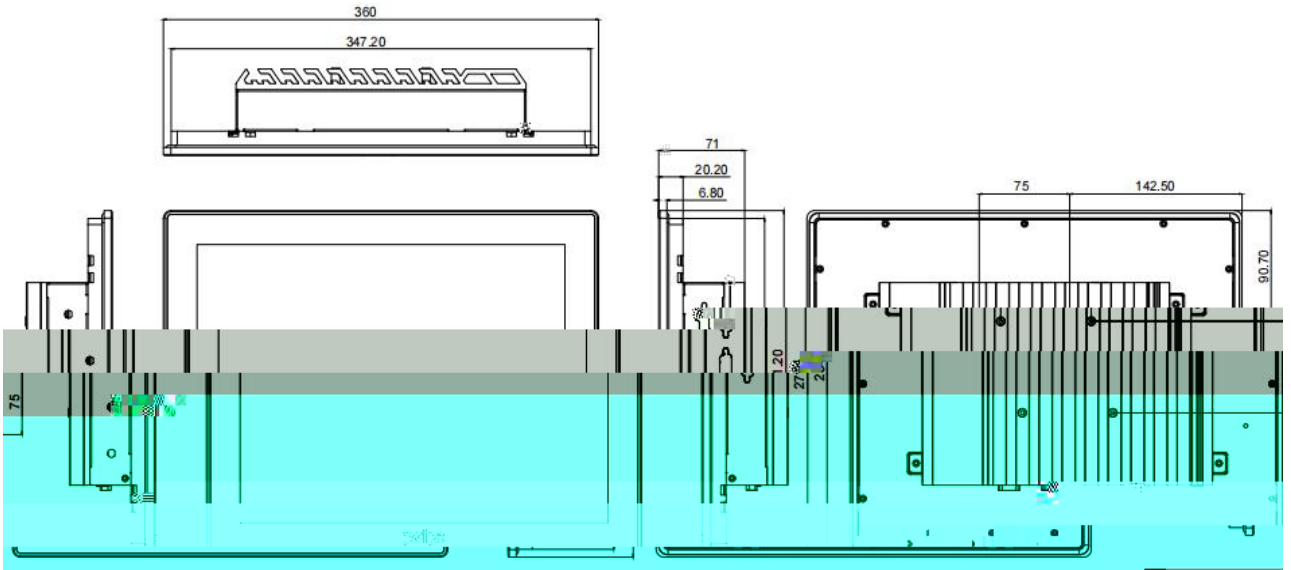

- | | | | |
|---|---------|---|---------------|
| A | | B | |
| C | HDMI | D | DP |
| E | 2xCOM, | | RS232/422/485 |
| F | ATX/AT | G | 4xUSB3.0 |
| H | 4x RJ45 | I | DC IN |

CUT OUT Dimensions: 348^{+1.5}₋₀ X 272^{+1.5}₊₀ MM

CUT OUT Dimensions: 348^{+1.5}₋₀ X 272^{+1.5}₊₀ MM

CUT OUT Dimensions: 348^{+1.5}₋₀ X 272^{+1.5}₊₀ MM

| | |
|--|--------------------------------|
| | |
| | - 16 |
| | - 32 |
| | .2 128 ,256 ,512 ,1 ,2 |
| | 2.5 128 ,256 ,512 ,1 ,2 |
| | 4 /5 |
| | & |
| | |
| | 2 232 |
| | -4 , 0.1 |
| | ,75 100 , |
| | ,2Pin,3.81mm |
| | , 180 , , 304, =3.0,24 21.7 23 |