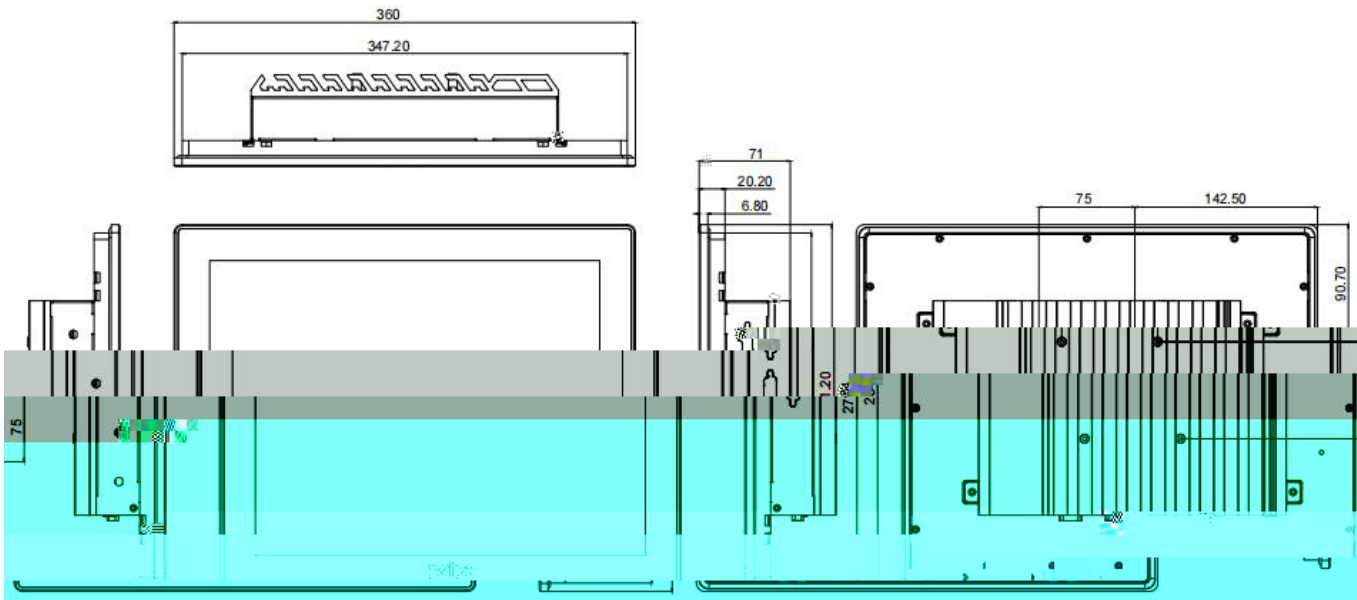

- | | | | |
|---|---------|---|---------------|
| A | | B | |
| C | HDMI | D | DP |
| E | 2xCOM, | | RS232/422/485 |
| F | ATX/AT | G | 4xUSB3.0 |
| H | 4x RJ45 | I | DC IN |

CUT OUT Dimensions: 348^{+1.5}₋₀ X 272^{+1.5}₊₀ MM

CUT OUT Dimensions: 348^{+1.5}₋₀ X 272^{+1.5}₊₀ MM

CUT OUT Dimensions: 348^{+1.5}₋₀ X 272^{+1.5}₊₀ MM

| | |
|--|--------------------------------|
| | |
| | - 16 |
| | - 32 |
| | .2 128 ,256 ,512 ,1 ,2 |
| | 2.5 128 ,256 ,512 ,1 ,2 |
| | 4 /5 |
| | & |
| | |
| | 2 232 |
| | -4 , 0.1 |
| | ,75 100 , |
| | ,2Pin,3.81mm |
| | , 180 , , 304, =3.0,24 21.7 23 |