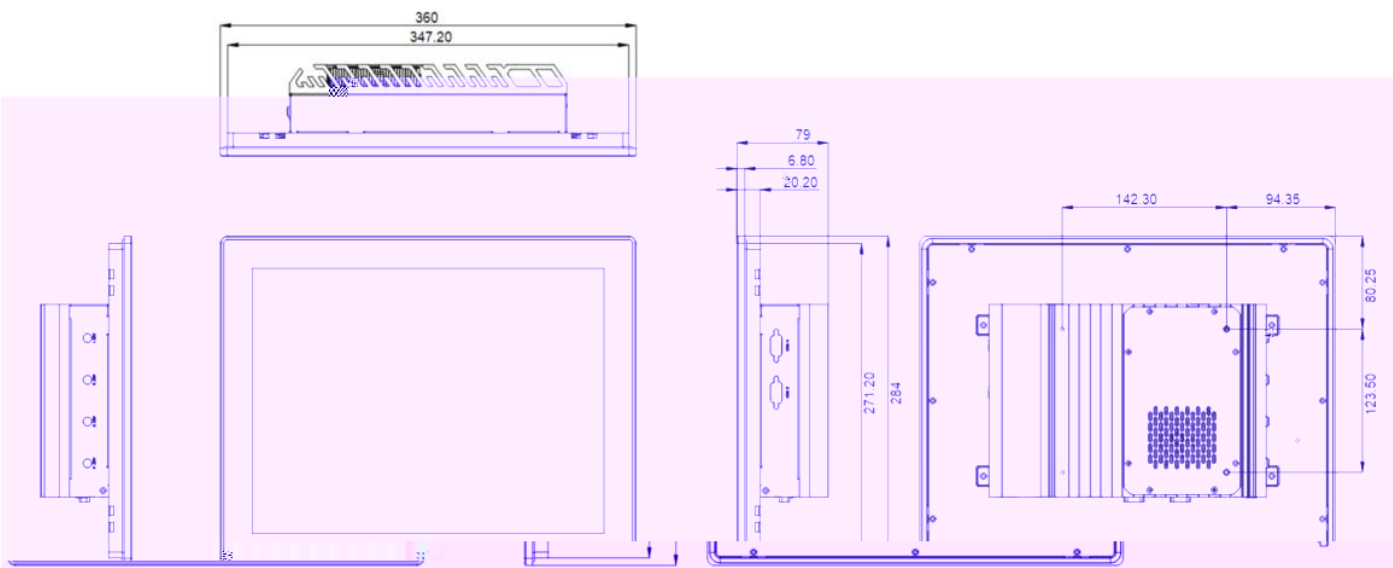

- | | | | |
|---|---------|---|---------------|
| A | | B | |
| C | HDMI | D | DP |
| E | 2xCOM, | | RS232/422/485 |
| F | ATX/AT | G | 4xUSB3.0 |
| H | 4x RJ45 | I | DC IN |

CUT OUT Dimensions: 348^{+1.5}₋₀ X 272^{+1.5}₊₀ MM

CUT OUT Dimensions: 348^{+1.5}₋₀ X 272^{+1.5}₊₀ MM

CUT OUT Dimensions: 348^{+1.5}₋₀ X 272^{+1.5}₊₀ MM

| | |
|--|--------------------------------|
| | |
| | - 16 |
| | - 32 |
| | .2 128 ,256 ,512 ,1 ,2 |
| | 2.5 128 ,256 ,512 ,1 ,2 |
| | 4 /5 |
| | & |
| | |
| | 2 232 |
| | -4 , 0.1 |
| | ,75 100 , |
| | ,2Pin,3.81mm |
| | , 180 , , 304, =3.0,24 21.7 23 |